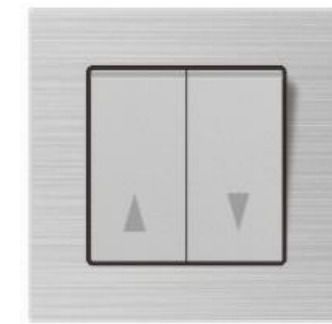

LL-82LC-0007
百叶窗升降开关
louwer window lifter switch
¥:115.00