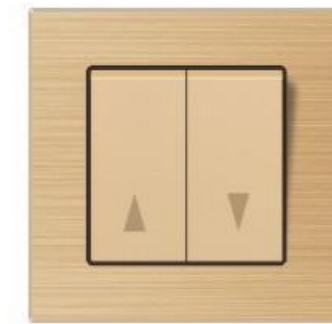

LL-82LC-0007
百叶窗升降开关
louwer window lifter switch
¥:115.00